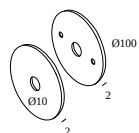

FINISH YOUR SPECIFICATION

Miscellaneous control equipment

300 90 004 ED8 WIRELESS CONTROL DIM8

Dimtype: WDL = wireless dimmable

Cutout dimension (mm): 40

Coversets

204 00 90 ANO COVERSET R 90 ANO

204 00 90 B COVERSET R 90 B

204 00 90 W COVERSET R 90 W

204 00 100 ANO COVERSET R 100 ANO

204 00 100 B COVERSET R 100 B

204 00 100 W COVERSET R 100 W

Suspension parts

328 10 02 SUSPENSION + CONNECTION TRIMLESS O.F.A.

Cutout dimension (mm): 62 (CONCRETE: 102)