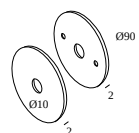

FINISH YOUR SPECIFICATION

Miscellaneous control equipment

300 90 004 ED8 WIRELESS CONTROL DIM8

Dimtype: WDL = wireless dimmable

Cutout dimension (mm): 40

Coversets

204 00 90 ANO COVERSET R 90 ANO

204 00 90 B COVERSET R 90 B

204 00 90 W COVERSET R 90 W

204 00 100 ANO COVERSET R 100 ANO

204 00 100 B COVERSET R 100 B

204 00 100 W COVERSET R 100 W

Suspension parts

328 10 02 SUSPENSION + CONNECTION TRIMLESS O.F.A.

Cutout dimension (mm): 62 (CONCRETE: 102)