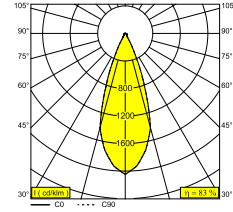

PUNK 452 C 93040 DIM8

471 222 932 ED8 GC

AVAILABLE IN

BLACK 471 222 932 ED8 B

GOLD COLOURED 471 222 932 ED8 GC

 [View on website](#)

General info

LOCATION	indoor
INSTALLATION	Ceiling Suspended
INGRESS PROTECTION	IP20
WEIGHT (KG)	1
ADJUSTABILITY	non adjustable
INFORMATION	REFLECTOR WFL-40° INCL.DIMMABLE LED POWER SUPPLY 350mA-DC INCL.1 x CABLE SUSPENSION SINGLE AUTO. 1.6m INCL.1 x CABLE 2 x 0.75mm ²

Electrical info

ELECTRICAL	220-240V / 50-60Hz
CLASS	I
POWER SUPPLY	YES
DIM TYPE	mains (phase cut-off)
ENERGY CLASS	F
CERTIFICATES	CB, EAC, ENEC, RCM

Lightsource info

LIGHTSOURCE NAME	LED
LIGHTSOURCE	LED array 6,4W / CRI>90 / 3000K / 587lm
SDCM	SDCM2
RISKGROUP	RG1
BEAMANGLE	40°
LED TECHNICS (LIGHT SOURCE)	587lm // 6,4W // 92lm/W
LED TECHNICS (LUMINAIRE)	488lm // 7,4W // 66lm/W