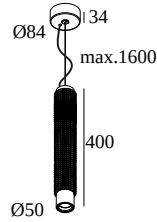

PUNK 452 C 93040 DIM8

471 222 932 ED8 GC

AVAILABLE IN

BLACK 471 222 932 ED8 B

GOLD COLOURED 471 222 932 ED8 GC

 [View on website](#)

General info

LOCATION	indoor
INSTALLATION	Ceiling Suspended
INGRESS PROTECTION	IP20
WEIGHT (KG)	1
ADJUSTABILITY	non adjustable
INFORMATION	REFLECTOR WFL-40° INCL.DIMMABLE LED POWER SUPPLY 350mA-DC INCL.1 x CABLE SUSPENSION SINGLE AUTO. 1.6m INCL.1 x CABLE 2 x 0.75mm ²

Electrical info

ELECTRICAL	220-240V / 50-60Hz
CLASS	I
POWER SUPPLY	YES
DIM TYPE	mains (phase cut-off)
ENERGY CLASS	F
CERTIFICATES	CB, EAC, ENEC, RCM

Lightsource info

LIGHTSOURCE NAME	LED
LIGHTSOURCE	LED array 6,4W / CRI>90 / 3000K / 587lm
SDCM	SDCM2
RISKGROUP	RG1
BEAMANGLE	40°
LED TECHNICS (LIGHT SOURCE)	587lm // 6,4W // 92lm/W
LED TECHNICS (LUMINAIRE)	488lm // 7,4W // 66lm/W

FINISH YOUR SPECIFICATION

Miscellaneous control equipment

300 90 004 ED8 WIRELESS CONTROL DIM8

Dimtype: WDL = wireless dimmable

Cutout dimension (mm): 40

Coversets

204 00 90 ANO COVERSET R 90 ANO

204 00 90 B COVERSET R 90 B

204 00 90 W COVERSET R 90 W

204 00 100 ANO COVERSET R 100 ANO

204 00 100 B COVERSET R 100 B

204 00 100 W COVERSET R 100 W

Suspension parts

328 10 02 SUSPENSION + CONNECTION TRIMLESS O.F.A.

Cutout dimension (mm): 62 (CONCRETE: 102)