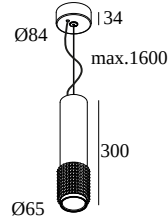

PUNK 621 C 93033 DIM8

471 321 811 932 ED8 GC

AVAILABLE IN

BLACK 471 321 811 932 ED8 B

BLACK PURE 471 321 811 932 ED8 BP

GOLD COLOURED 471 321 811 932 ED8 GC

 [View on website](#)

General info

LOCATION	indoor
INSTALLATION	Ceiling Suspended
INGRESS PROTECTION	IP20
WEIGHT (KG)	0.9
ADJUSTABILITY	non adjustable
INFORMATION	REFLECTOR FL-33° INCL.DIMMABLE LED POWER SUPPLY 350mA-DC INCL.1 x CABLE SUSPENSION SINGLE AUTO. 1.6m INCL.1 x CABLE 2 x 0.75mm ²

Electrical info

ELECTRICAL	220-240V / 50-60Hz
CLASS	I
POWER SUPPLY	YES
DIM TYPE	mains (phase cut-off)
ENERGY CLASS	C
CERTIFICATES	CB, EAC, ENEC, RCM

Lightsource info

LIGHTSOURCE NAME	LED
LIGHTSOURCE	LED array 5,8W / CRI>90 (R9: 52) / 3000K / 787lm
TM-30 VALUES	rf: 90 / Rg: 99
SDCM	SDCM1
RISKGROUP	RG1
LM80	L90B10 > 50000
BEAMANGLE	33°
LED TECHNICS (LIGHT SOURCE)	787lm // 5,8W // 135lm/W
LED TECHNICS (LUMINAIRE)	404lm // 6,7W // 61lm/W