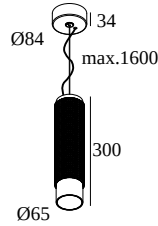

PUNK 622 C 92733 DIM8

471 322 811 922 ED8 GC

AVAILABLE IN

BLACK 471 322 811 922 ED8 B

GOLD COLOURED 471 322 811 922 ED8 GC

 [View on website](#)

General info

LOCATION	indoor
INSTALLATION	Ceiling Suspended
INGRESS PROTECTION	IP20
WEIGHT (KG)	1.1
ADJUSTABILITY	non adjustable
INFORMATION	REFLECTOR FL-33° INCL.DIMMABLE LED POWER SUPPLY 350mA-DC INCL.1 x CABLE SUSPENSION SINGLE AUTO. 1.6m INCL.1 x CABLE 2 x 0.75mm ²

Electrical info

ELECTRICAL	220-240V / 50-60Hz
CLASS	I
POWER SUPPLY	YES
DIM TYPE	mains (phase cut-off)
ENERGY CLASS	D
CERTIFICATES	CB, EAC, ENEC, RCM

Lightsource info

LIGHTSOURCE NAME	LED
LIGHTSOURCE	LED array 5,8W / CRI>90 (R9: 60) / 2700K / 753lm
TM-30 VALUES	rf: 89 / Rg: 100
SDCM	SDCM1
RISKGROUP	RG1
LM80	L90B10 > 50000
BEAMANGLE	33°
LED TECHNICS (LIGHT SOURCE)	753lm // 5,8W // 129lm/W
LED TECHNICS (LUMINAIRE)	387lm // 6,7W // 58lm/W

Miscellaneous control equipment

300 90 004 ED8 WIRELESS CONTROL DIM8

Dimtype: WDL = wireless dimmable

Cutout dimension (mm): 40

Coversets

204 00 90 ANO COVERSET R 90 ANO

204 00 90 B COVERSET R 90 B

204 00 90 W COVERSET R 90 W

204 00 100 ANO COVERSET R 100 ANO

204 00 100 B COVERSET R 100 B

204 00 100 W COVERSET R 100 W

Suspension parts

328 10 02 SUSPENSION + CONNECTION TRIMLESS O.F.A.

Cutout dimension (mm): 62 (CONCRETE: 102)

DELTALIGHT