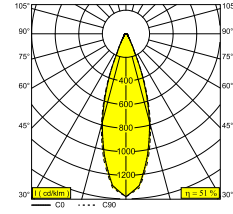

PUNK 622 C 92733 DIM8

471 322 811 922 ED8 GC

AVAILABLE IN

BLACK 471 322 811 922 ED8 B

GOLD COLOURED 471 322 811 922 ED8 GC

 [View on website](#)

General info

LOCATION	indoor
INSTALLATION	Ceiling Suspended
INGRESS PROTECTION	IP20
WEIGHT (KG)	1.1
ADJUSTABILITY	non adjustable
INFORMATION	REFLECTOR FL-33° INCL.DIMMABLE LED POWER SUPPLY 350mA-DC INCL.1 x CABLE SUSPENSION SINGLE AUTO. 1.6m INCL.1 x CABLE 2 x 0.75mm ²

Electrical info

ELECTRICAL	220-240V / 50-60Hz
CLASS	I
POWER SUPPLY	YES
DIM TYPE	mains (phase cut-off)
ENERGY CLASS	D
CERTIFICATES	CB, EAC, ENEC, RCM

Lightsource info

LIGHTSOURCE NAME	LED
LIGHTSOURCE	LED array 5,8W / CRI>90 (R9: 60) / 2700K / 753lm
TM-30 VALUES	rf: 89 / Rg: 100
SDCM	SDCM1
RISKGROUP	RG1
LM80	L90B10 > 50000
BEAMANGLE	33°
LED TECHNICS (LIGHT SOURCE)	753lm // 5,8W // 129lm/W
LED TECHNICS (LUMINAIRE)	387lm // 6,7W // 58lm/W