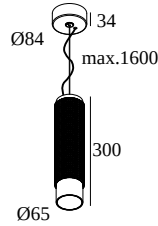

PUNK 622 C 93033 DIM8

471 322 811 932 ED8 B

AVAILABLE IN

BLACK 471 322 811 932 ED8 B

GOLD COLOURED 471 322 811 932 ED8 GC

 [View on website](#)

General info

LOCATION	indoor
INSTALLATION	Ceiling Suspended
INGRESS PROTECTION	IP20
WEIGHT (KG)	1.1
ADJUSTABILITY	non adjustable
INFORMATION	REFLECTOR FL-33° INCL.DIMMABLE LED POWER SUPPLY 350mA-DC INCL.1 x CABLE SUSPENSION SINGLE AUTO. 1.6m INCL.1 x CABLE 2 x 0.75mm ²

Electrical info

ELECTRICAL	220-240V / 50-60Hz
CLASS	I
POWER SUPPLY	YES
DIM TYPE	mains (phase cut-off)
ENERGY CLASS	C
CERTIFICATES	CB, EAC, ENEC, RCM

Lightsource info

LIGHTSOURCE NAME	LED
LIGHTSOURCE	LED array 5,8W / CRI>90 (R9: 52) / 3000K / 787lm
TM-30 VALUES	rf: 90 / Rg: 99
SDCM	SDCM1
RISKGROUP	RG1
LM80	L90B10 > 50000
BEAMANGLE	33°
LED TECHNICS (LIGHT SOURCE)	787lm // 5,8W // 135lm/W
LED TECHNICS (LUMINAIRE)	404lm // 6,7W // 61lm/W

Miscellaneous control equipment

300 90 004 ED8 WIRELESS CONTROL DIM8

Dimtype: WDL = wireless dimmable

Cutout dimension (mm): 40

Coversets

204 00 90 ANO COVERSET R 90 ANO

204 00 90 B COVERSET R 90 B

204 00 90 W COVERSET R 90 W

204 00 100 ANO COVERSET R 100 ANO

204 00 100 B COVERSET R 100 B

204 00 100 W COVERSET R 100 W

Suspension parts

328 10 02 SUSPENSION + CONNECTION TRIMLESS O.F.A.

Cutout dimension (mm): 62 (CONCRETE: 102)

DELTALIGHT