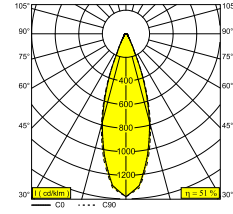

PUNK 622 C 93033 DIM8

471 322 811 932 ED8 B

AVAILABLE IN

BLACK 471 322 811 932 ED8 B

GOLD COLOURED 471 322 811 932 ED8 GC

 [View on website](#)

General info

LOCATION	indoor
INSTALLATION	Ceiling Suspended
INGRESS PROTECTION	IP20
WEIGHT (KG)	1.1
ADJUSTABILITY	non adjustable
INFORMATION	REFLECTOR FL-33° INCL.DIMMABLE LED POWER SUPPLY 350mA-DC INCL.1 x CABLE SUSPENSION SINGLE AUTO. 1.6m INCL.1 x CABLE 2 x 0.75mm ²

Electrical info

ELECTRICAL	220-240V / 50-60Hz
CLASS	I
POWER SUPPLY	YES
DIM TYPE	mains (phase cut-off)
ENERGY CLASS	C
CERTIFICATES	CB, EAC, ENEC, RCM

Lightsource info

LIGHTSOURCE NAME	LED
LIGHTSOURCE	LED array 5,8W / CRI>90 (R9: 52) / 3000K / 787lm
TM-30 VALUES	rf: 90 / Rg: 99
SDCM	SDCM1
RISKGROUP	RG1
LM80	L90B10 > 50000
BEAMANGLE	33°
LED TECHNICS (LIGHT SOURCE)	787lm // 5,8W // 135lm/W
LED TECHNICS (LUMINAIRE)	404lm // 6,7W // 61lm/W