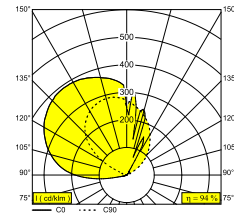

SOIREE WS X 927

24018 9200 B

AVAILABLE IN
BLACK 24018 9200 B

 [View on website](#)

General info

| | |
|---------------------------|--------------------------------|
| LOCATION | indoor-outdoor |
| INSTALLATION | Wall Surface mounted |
| INGRESS PROTECTION | IP54 |
| WEIGHT (KG) | 0.8 |
| ADJUSTABILITY | non adjustable |
| INFORMATION | INCL.LED POWER SUPPLY 350mA-DC |

Lightsource info

| | |
|------------------------------------|--|
| LIGHTSOURCE NAME | LED |
| LIGHTSOURCE | LED array 3,2W / CRI>90 (R9: 60) / 2700K / 297lm |
| TM-30 VALUES | rf: 89 / Rg: 100 |
| SDCM | SDCM2 |
| RISKGROUP | RG1 |
| LM80 | L90B10 > 50000 |
| LED TECHNICS (LIGHT SOURCE) | 297lm // 3,2W // 94lm/W |
| LED TECHNICS (LUMINAIRE) | 279lm // 3,7W // 76lm/W |