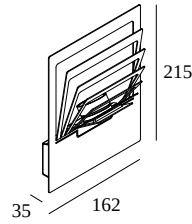

SOIREE WS X 927

24018 9200 B

AVAILABLE IN
BLACK 24018 9200 B

 [View on website](#)

General info

| | |
|---------------------------|--------------------------------|
| LOCATION | indoor-outdoor |
| INSTALLATION | Wall Surface mounted |
| INGRESS PROTECTION | IP54 |
| WEIGHT (KG) | 0.8 |
| ADJUSTABILITY | non adjustable |
| INFORMATION | INCL.LED POWER SUPPLY 350mA-DC |