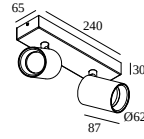

## SPYCO ON 2 92733 DIM8

414 353 812 922 ED8 B

AVAILABLE IN

**BLACK** 414 353 812 922 ED8 B

**WHITE** 414 353 812 922 ED8 W

 [View on website](#)

### General info

<b>LOCATION</b>	indoor
<b>INSTALLATION</b>	Ceiling Surface mounted, Wall Surface mounted
<b>INGRESS PROTECTION</b>	IP20
<b>WEIGHT (KG)</b>	1
<b>ADJUSTABILITY</b>	0° to 90° swiveling, 350° rotatable
<b>INFORMATION</b>	2 x REFLECTOR FL-33° INCL.DIMMABLE LED POWER SUPPLY 350mA-DC