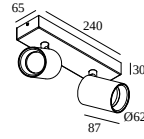

## SPYCO ON 2 93033 DIM8

414 353 812 932 ED8 B

AVAILABLE IN

**BLACK** 414 353 812 932 ED8 B

**WHITE** 414 353 812 932 ED8 W

[View on website](#)

### General info

<b>LOCATION</b>	indoor
<b>INSTALLATION</b>	Ceiling Surface mounted, Wall Surface mounted
<b>INGRESS PROTECTION</b>	IP20
<b>WEIGHT (KG)</b>	1
<b>ADJUSTABILITY</b>	0° to 90° swiveling, 350° rotatable
<b>INFORMATION</b>	2 x REFLECTOR FL-33° INCL.DIMMABLE LED POWER SUPPLY 350mA-DC