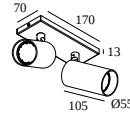

SPYCO ON 2 Hi

414 353 20 W

AVAILABLE IN
BLACK 414 353 20 B
WHITE 414 353 20 W

 [View on website](#)

General info

LOCATION	indoor
INSTALLATION	Ceiling Surface mounted
INGRESS PROTECTION	IP20
WEIGHT (KG)	0.7
ADJUSTABILITY	0° to 90° swiveling, 350° rotatable

Electrical info

	2 x QPAR51 max.20W
CLASS	II
DIM TYPE	mains (phase cut-off)

Lightsource info

LIGHTSOURCE NAME	GU10
-------------------------	------

Remarks

lamp not included

For detailed installation instructions, please consult the manual : [414_353_20_HAND.pdf](#)