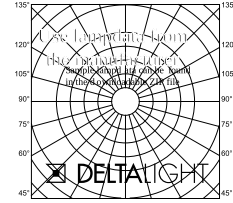

SPYCO ON 2 Hi

414 353 20 W

AVAILABLE IN
BLACK 414 353 20 B
WHITE 414 353 20 W

 [View on website](#)

General info

LOCATION	indoor
INSTALLATION	Ceiling Surface mounted
INGRESS PROTECTION	IP20
WEIGHT (KG)	0.7
ADJUSTABILITY	0° to 90° swiveling, 350° rotatable