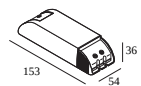

## SUPER-OH! XS 25 DIM8

308 21 02 83 ED8 B

**300 90 004 ED8** WIRELESS CONTROL DIM8

Dimtype: WDL = wireless dimmable

Cutout dimension (mm): 40

**300 90 126** FALLING EDGE DIMMER 200W DIM2

Dimtype: DALI or push button

Cutout dimension (mm): 67

16

Notes: