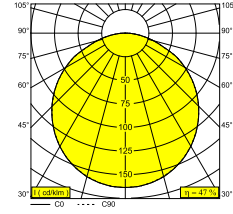

## SUPER-OH! XS 25 DIM8

308 21 02 83 ED8 B

AVAILABLE IN

**BLACK** 308 21 02 83 ED8 B

**WHITE** 308 21 02 83 ED8 W

 [View on website](#)

Cutout dimension (mm): 67

16

Notes: