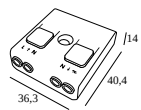

DELTALIGHT

SUPER-OH! XS 25 DIM8

308 21 02 83 ED8 B

300 90 004 ED8 WIRELESS CONTROL DIM8

Dimtype: WDL = wireless dimmable

Cutout dimension (mm): 40