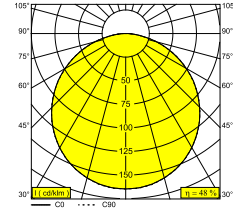

SUPER-OH! XS 39 DIM8

308 21 03 83 ED8 B

AVAILABLE IN

BLACK 308 21 03 83 ED8 B

WHITE 308 21 03 83 ED8 W

 [View on website](#)

General info

LOCATION	indoor
INSTALLATION	Ceiling Surface mounted, Wall Surface mounted
INGRESS PROTECTION	IP20
WEIGHT (KG)	1.1
ADJUSTABILITY	non adjustable
INFORMATION	INCL.PC SBL