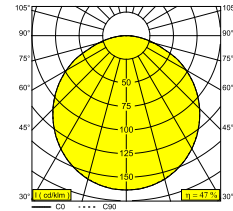

SUPER-OH! XS PIVOT 25 ADM DIM8

308 22 02 83 ADM ED8 B

AVAILABLE IN

BLACK 308 22 02 83 ADM ED8 B

WHITE 308 22 02 83 ADM ED8 W

[View on website](#)

General info

LOCATION	indoor
INSTALLATION	Mains voltage track Mains voltage track mounted
INGRESS PROTECTION	IP20
WEIGHT (KG)	1
ADJUSTABILITY	0° to 45° swiveling, 350° rotatable
INFORMATION	INCL.PC SBL 3F MULTI ADAPTER