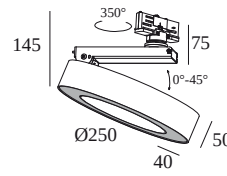

SUPER-OH! XS PIVOT 25 ADM DIM8

308 22 02 83 ADM ED8 B

AVAILABLE IN

BLACK 308 22 02 83 ADM ED8 B

WHITE 308 22 02 83 ADM ED8 W

[View on website](#)

General info

LOCATION	indoor
INSTALLATION	Mains voltage track Mains voltage track mounted
INGRESS PROTECTION	IP20
WEIGHT (KG)	1
ADJUSTABILITY	0° to 45° swiveling, 350° rotatable
INFORMATION	INCL.PC SBL 3F MULTI ADAPTER

2000 m 3.2 kg

DELTALIGHT

SUPER-OH! XS PIVOT 25 ADM DIM8

308 22 02 83 ADM ED8 B

200 14 430 TRACK 3F DIM H 3m	3000 m	4.8 kg	 
TRACK 3F DIM IN			Available Colours
200 13 410 TRACK 3F DIM IN 1m	1000 m	1.2 kg	 
200 13 420 TRACK 3F DIM IN 2m	2000 m	2.4 kg	 
200 13 430 TRACK 3F DIM IN 3m	3000 m	3.5 kg	 
TRACK 3F DIM ON			Available Colours
200 12 410 TRACK 3F DIM ON 1m	1000 m	1.1 kg	  
200 12 420 TRACK 3F DIM ON 2m	2000 m	2.1 kg	  
200 12 430 TRACK 3F DIM ON 3m	3000 m	3.1 kg	  