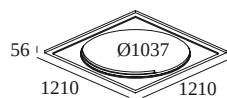

SUPERDOME RECESSED KIT

321 96 1036

 [View on website](#)

General info

LOCATION	indoor
CUTOUT SHAPE/SIZE (MM)	square - 1105 x 1105
RECESSED DEPTH (MM)	350
THICKNESS OF MOUNTING SURFACE (MM)	fix 12
WEIGHT (KG)	14.3