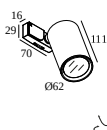

Suspension parts

328 10 01 SUSPENSION TRIMLESS O.F.A.

15225 0340 SUSPENSION ST

COMPATIBLE LUMINAIRES

SUPERLOOP HC MDL

418 365 811 92 MDL SUPERLOOP-SPY FOCUS 927 MDL

418 365 811 93 MDL SUPERLOOP-SPY FOCUS 930 MDL