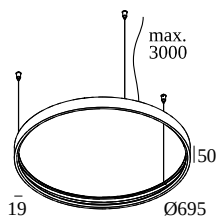

SUPERLOOP HC 70 MDL

418 481 07 B

AVAILABLE IN

BLACK 418 481 07 B

FLEMISH BRONZE 418 481 07 FBR

FLEMISH GOLD 418 481 07 FG

[View on website](#)

General info	
LOCATION	indoor
INSTALLATION	Ceiling Suspended
INGRESS PROTECTION	IP20
WEIGHT (KG)	2.3
ADJUSTABILITY	non adjustable
INFORMATION	INCL.3 x CABLE SUSPENSION SINGLE AUTO. 3.0m INCL.1 x CABLE 2 x 0.75mm ²