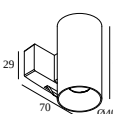

418 162 832 MDL SUPERLOOP-FIX 40 DOWN-UP 83020 MDL