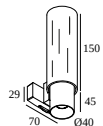

SUPERLOOP-FIX 40 DOWN-UP MDL

418 162 822 MDL SUPERLOOP-FIX 40 DOWN-UP 82720 MDL

418 162 832 MDL SUPERLOOP-FIX 40 DOWN-UP 83020 MDL

DELTALIGHT

SUPERLOOP HC 90 MDL

418 481 09 FG

SUPERLOOP-FIX 40 MDL

418 163 822 MDL SUPERLOOP-FIX 40 DOWN-UP GT 82720 MDL

418 163 832 MDL SUPERLOOP-FIX 40 DOWN-UP GT 83020 MDL

SUPERLOOP-FIX 45 MDL

418 263 923 MDL SUPERLOOP-FIX 45 92740 MDL

418 263 933 MDL SUPERLOOP-FIX 45 93040 MDL

SUPERLOOP-MIDISPY MDL

418 262 822 MDL SUPERLOOP-MIDISPY 82720 MDL