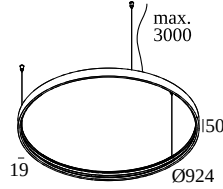

DELTALIGHT

SUPERLOOP HC 90 MDL

418 481 09 FG

AVAILABLE IN

BLACK 418 481 09 B

FLEMISH BRONZE 418 481 09 FBR

FLEMISH GOLD 418 481 09 FG

[View on website](#)

General info

LOCATION	indoor
INSTALLATION	Ceiling Suspended
INGRESS PROTECTION	IP20
WEIGHT (KG)	3
ADJUSTABILITY	non adjustable
INFORMATION	INCL.3 x CABLE SUSPENSION SINGLE AUTO. 3.0m INCL.1 x CABLE 2 x 0.75mm ²