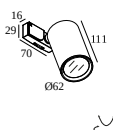

Suspension parts

328 10 01 SUSPENSION TRIMLESS O.F.A.

15225 0340 SUSPENSION ST

COMPATIBLE LUMINAIRES

SUPERLOOP HC MDL

418 365 811 92 MDL SUPERLOOP-SPY FOCUS 927 MDL

418 365 811 93 MDL SUPERLOOP-SPY FOCUS 930 MDL