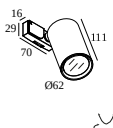

Suspension parts

328 10 01 SUSPENSION TRIMLESS O.F.A.

15225 0340 SUSPENSION ST

COMPATIBLE LUMINAIRES

SUPERLOOP HC MDL

418 365 811 92 MDL SUPERLOOP-SPY FOCUS 927 MDL

418 365 811 93 MDL SUPERLOOP-SPY FOCUS 930 MDL