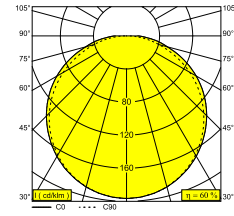

SUPERLOOP VR 120 SBL 930

321 412 93 FG

AVAILABLE IN
BLACK 321 412 93 B
FLEMISH BRONZE 321 412 93 FBR
FLEMISH GOLD 321 412 93 FG
WHITE 321 412 93 W

[View on website](#)

General info

LOCATION	indoor
INSTALLATION	Ceiling Suspended
INGRESS PROTECTION	IP20
WEIGHT (KG)	4.3
ADJUSTABILITY	non adjustable
INFORMATION	INCL.PC SBL EXCL.LED POWER SUPPLY 900-1200mA-DC INCL.1 x SUSPENSION TUBE 0.5m

Electrical info

CLASS	III
DIM TYPE	depending on power supply
ENERGY CLASS	E
CERTIFICATES	CB, EAC, ENEC, EPD

Lightsource info

LIGHTSOURCE NAME	LED
LIGHTSOURCE	LED cluster 36,4-50,3W / CRI>90 (R9: 59) / 3000K / 5022-6665lm
SDCM	SDCM3
LM80	L70 > 30000
LED TECHNICS (LIGHT SOURCE)	6665lm // 50,3W // 132lm/W
LED TECHNICS (LUMINAIRE)	4005lm // 57,8W // 69lm/W

Min current | Max current

300 90 129 LED POWER SUPPLY 900mA-DC / 60W DIM5

1

Dimtype: DALI

Cutout dimension (mm): 84

300 90 130 LED POWER SUPPLY 1200mA-DC / 60W DIM5

1

Dimtype: DALI