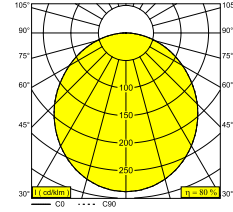

SUPERNOVA LINE 125 TW DIM5

274 95 12 26 ED5 B

AVAILABLE IN

BLACK 274 95 12 26 ED5 B

WHITE 274 95 12 26 ED5 W

[View on website](#)

General info

LOCATION	indoor
INSTALLATION	Ceiling Surface mounted,Ceiling Suspended
INGRESS PROTECTION	IP20
WEIGHT (KG)	16.6
ADJUSTABILITY	non adjustable
INFORMATION	INCL.PC SBL INCL.DIMMABLE LED POWER SUPPLY - DALI (DT6) 2 DALI CONTROL CHANNELS

Electrical info

ELECTRICAL	120-240V / 0 50-60Hz
CLASS	I
POWER SUPPLY	YES
DIM TYPE	DALI
ENERGY CLASS	F
CERTIFICATES	CB, ENEC, EPD, RCM

Lightsource info

LIGHTSOURCE NAME	LED
LIGHTSOURCE	@ 2700K: LED cluster 179W / CRI>80 / 2700K - 5700K / 16942lm Or @ 5700K:LED cluster 179W / CRI>80 / 2700K - 5700K / 19338lm
LED TECHNICS (LIGHT SOURCE)	@ 2700K: 16942 lm // 179 W // 95 lm/W Or @ 5700K: 19338 lm // 179 W // 108 lm/W
LED TECHNICS (LUMINAIRE)	13469lm // 205,8W // 65lm/W Or 15316lm // 205,8W // 74lm/W