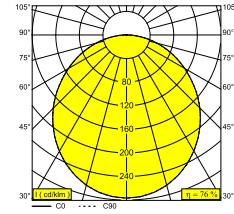

SUPERNOVA LINE 95 TW DIM5

274 95 09 26 ED5 B

AVAILABLE IN

BLACK 274 95 09 26 ED5 B

WHITE 274 95 09 26 ED5 W

[View on website](#)

General info

LOCATION	indoor
INSTALLATION	Ceiling Surface mounted,Ceiling Suspended
INGRESS PROTECTION	IP20
WEIGHT (KG)	11.8
ADJUSTABILITY	non adjustable
INFORMATION	INCL.PC SBL INCL.DIMMABLE LED POWER SUPPLY - DALI (DT6) 2 DALI CONTROL CHANNELS

Electrical info

ELECTRICAL	120-240V / 0 50-60Hz
CLASS	I
POWER SUPPLY	YES
DIM TYPE	DALI
ENERGY CLASS	F
CERTIFICATES	CB, ENEC, EPD, RCM

Lightsource info

LIGHTSOURCE NAME	LED
LIGHTSOURCE	@ 2700K: LED cluster 112W / CRI>80 / 2700K - 5700K / 10520lm Or @ 5700K:LED cluster 112W / CRI>80 / 2700K - 5700K / 12103lm
LED TECHNICS (LIGHT SOURCE)	@ 2700K: 10520 lm // 112 W // 94 lm/W Or @ 5700K: 12103 lm // 112 W // 108 lm/W
LED TECHNICS (LUMINAIRE)	8016lm // 128,8W // 62lm/W Or 9198lm // 128,8W // 71lm/W