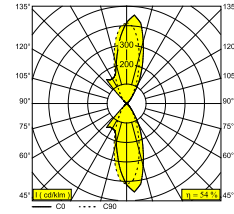

TIGA IN LED 93024 DIM8

223 753 811 932 ED8 W-W

AVAILABLE IN

BLACK-FLEMISH GOLD 223 753 811 932 ED8 B-FG

WHITE-WHITE 223 753 811 932 ED8 W-W

[View on website](#)

General info

LOCATION	indoor
INSTALLATION	Wall Surface mounted
INGRESS PROTECTION	IP20
WEIGHT (KG)	1.3
ADJUSTABILITY	non adjustable
INFORMATION	INCL.DIMMABLE LED POWER SUPPLY 350mA-DC

Electrical info

ELECTRICAL	220-240V / 50-60Hz
CLASS	I
POWER SUPPLY	YES
DIM TYPE	mains (phase cut-off)
ENERGY CLASS	C
CERTIFICATES	CB, ENEC, RCM

Lightsource info

LIGHTSOURCE NAME	LED
LIGHTSOURCE	LED array 5,8W / CRI>90 (R9: 52) / 3000K / 787lm
TM-30 VALUES	rf: 90 / Rg: 99
SDCM	SDCM1
RISKGROUP	RG1
LM80	L90B10 > 50000
BEAMANGLE	24°
LED TECHNICS (LIGHT SOURCE)	787lm // 5,8W // 135lm/W
LED TECHNICS (LUMINAIRE)	423lm // 6,7W // 63lm/W