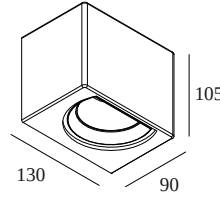

TIGA IN LED 93024 DIM8

223 753 811 932 ED8 W-W

AVAILABLE IN

BLACK-FLEMISH GOLD 223 753 811 932 ED8 B-FG

WHITE-WHITE 223 753 811 932 ED8 W-W

[View on website](#)

General info

LOCATION	indoor
INSTALLATION	Wall Surface mounted
INGRESS PROTECTION	IP20
WEIGHT (KG)	1.3
ADJUSTABILITY	non adjustable
INFORMATION	INCL.DIMMABLE LED POWER SUPPLY 350mA-DC