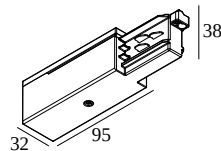

## TRACK 3F DIM END SUPPLY 12

200 12 12 B

AVAILABLE IN  
**ALU GREY** 200 12 12 A  
**BLACK** 200 12 12 B  
**WHITE** 200 12 12 W

 [View on website](#)

### General info

<b>LOCATION</b>	indoor
<b>INGRESS PROTECTION</b>	IP20
<b>WEIGHT (KG)</b>	0.1