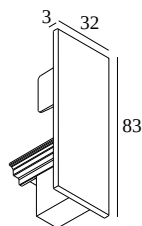

TRACK 3F DIM H END CAP

200 14 41 B

AVAILABLE IN

BLACK 200 14 41 B

WHITE 200 14 41 W

 [View on website](#)

General info

LOCATION	indoor
WEIGHT (KG)	0.1

For detailed installation instructions, please consult the manual : [200_14_4x0_HAND.pdf](#)

WHERE USED

200 14 410 TRACK 3F DIM H 1m

200 14 420 TRACK 3F DIM H 2m

200 14 430 TRACK 3F DIM H 3m

Notes: