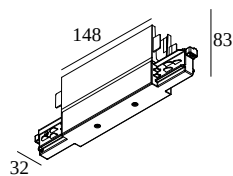

TRACK 3F DIM H MIDDLE SUPPLY

200 14 14 B

AVAILABLE IN
BLACK 200 14 14 B
WHITE 200 14 14 W

 [View on website](#)

General info

LOCATION	indoor
INGRESS PROTECTION	IP20
WEIGHT (KG)	0.1

Electrical info

CLASS	I
--------------	---

For detailed installation instructions, please consult the manual : [200_14_4x0_HAND.pdf](#)

WHERE USED

- 200 14 410** TRACK 3F DIM H 1m
- 200 14 420** TRACK 3F DIM H 2m
- 200 14 430** TRACK 3F DIM H 3m