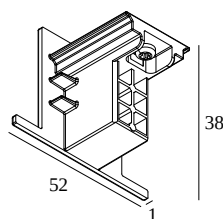

TRACK 3F DIM IN END CAP

200 13 41 B

AVAILABLE IN

BLACK 200 13 41 B

WHITE 200 13 41 W

 [View on website](#)

General info

LOCATION	indoor
WEIGHT (KG)	0.1

For detailed installation instructions, please consult the manual : [200_13_4x0_HAND.pdf](#)

WHERE USED

200 13 410 TRACK 3F DIM IN 1m

200 13 420 TRACK 3F DIM IN 2m

200 13 430 TRACK 3F DIM IN 3m

Notes: