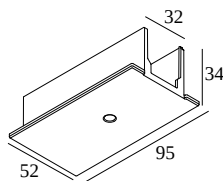

## TRACK 3F DIM IN RECESSED COVER END SUPPLY

200 13 11 W

AVAILABLE IN  
**BLACK** 200 13 11 B  
**WHITE** 200 13 11 W

 [View on website](#)

### General info

<b>LOCATION</b>	indoor
<b>WEIGHT (KG)</b>	0.1

For detailed installation instructions, please consult the manual : [200\\_13\\_4x0\\_HAND.pdf](#)