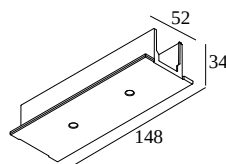

TRACK 3F DIM IN RECESSED COVER MIDDLE SUPPLY

200 13 14 W

AVAILABLE IN

BLACK 200 13 14 B

WHITE 200 13 14 W

[View on website](#)

General info

LOCATION	indoor
WEIGHT (KG)	0.1

For detailed installation instructions, please consult the manual : [200_13_4x0_HAND.pdf](#)

WHERE USED

200 13 410 TRACK 3F DIM IN 1m

200 13 420 TRACK 3F DIM IN 2m

200 13 430 TRACK 3F DIM IN 3m

Notes: