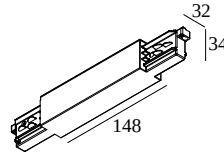

TRACK 3F DIM MIDDLE SUPPLY

200 12 14 B

AVAILABLE IN
ALU GREY 200 12 14 A
BLACK 200 12 14 B
WHITE 200 12 14 W

 [View on website](#)

General info

LOCATION	indoor
INGRESS PROTECTION	IP20
WEIGHT (KG)	0.1

Electrical info

CLASS	I
--------------	---

For detailed installation instructions, please consult the manual : [200_12_4x0_HAND.pdf](#)

WHERE USED

200 12 410	TRACK 3F DIM ON 1m
200 12 420	TRACK 3F DIM ON 2m
200 12 430	TRACK 3F DIM ON 3m
200 13 410	TRACK 3F DIM IN 1m
200 13 420	TRACK 3F DIM IN 2m
200 13 430	TRACK 3F DIM IN 3m