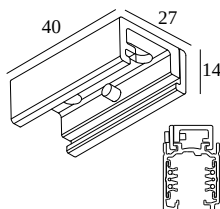

## TRACK 3F DIM ON DIRECT FIXATION

200 12 02 ANO

AVAILABLE IN  
**ALU ANODIZED** 200 12 02 ANO

 [View on website](#)

### General info

<b>LOCATION</b>	indoor
<b>WEIGHT (KG)</b>	0.1

For detailed installation instructions, please consult the manual : [200\\_12\\_4x0\\_HAND.pdf](#)

### WHERE USED

**200 12 410** TRACK 3F DIM ON 1m

**200 12 420** TRACK 3F DIM ON 2m

**200 12 430** TRACK 3F DIM ON 3m

Notes: