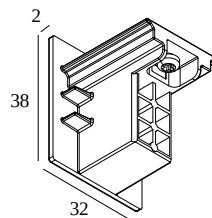

TRACK 3F DIM ON END CAP

200 12 41 B

AVAILABLE IN

ALU GREY 200 12 41 A

BLACK 200 12 41 B

WHITE 200 12 41 W

 [View on website](#)

General info

LOCATION	indoor
WEIGHT (KG)	0.1

For detailed installation instructions, please consult the manual : [200_12_4x0_HAND.pdf](#)

WHERE USED

200 12 410 TRACK 3F DIM ON 1m

200 12 420 TRACK 3F DIM ON 2m

200 12 430 TRACK 3F DIM ON 3m