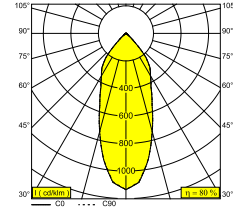

TWEETER M ON 1 92733 DIM8

418 51 811 922 ED8 B-C

AVAILABLE IN

BLACK-CHROMED 418 51 811 922 ED8 B-C

WHITE-WHITE 418 51 811 922 ED8 W-W

 [View on website](#)

General info

LOCATION	indoor
INSTALLATION	Ceiling Surface mounted, Wall Surface mounted
INGRESS PROTECTION	IP20
WEIGHT (KG)	0.8
ADJUSTABILITY	0° to 45° swiveling, 355° rotatable
INFORMATION	REFLECTOR FL-33° INCL.DIMMABLE LED POWER SUPPLY 500mA-DC

Electrical info

ELECTRICAL	220-240V / 50-60Hz
CLASS	II
POWER SUPPLY	YES
DIM TYPE	mains (phase cut-off)
ENERGY CLASS	D
CERTIFICATES	CB, ENEC, RCM

Lightsource info

LIGHTSOURCE NAME	LED
LIGHTSOURCE	LED array 8,6W / CRI>90 (R9: 60) / 2700K / 1041lm
TM-30 VALUES	rf: 89 / Rg: 100
SDCM	SDCM1
RISKGROUP	RG1
LM80	L90B10 > 50000
BEAMANGLE	33°
LED TECHNICS (LIGHT SOURCE)	1041lm // 8,6W // 121lm/W
LED TECHNICS (LUMINAIRE)	829lm // 9,9W // 84lm/W