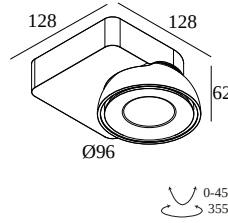

TWEETER M ON 1 92733 DIM8

418 51 811 922 ED8 B-C

AVAILABLE IN

BLACK-CHROMED 418 51 811 922 ED8 B-C

WHITE-WHITE 418 51 811 922 ED8 W-W

 [View on website](#)

General info

LOCATION	indoor
INSTALLATION	Ceiling Surface mounted, Wall Surface mounted
INGRESS PROTECTION	IP20
WEIGHT (KG)	0.8
ADJUSTABILITY	0° to 45° swiveling, 355° rotatable
INFORMATION	REFLECTOR FL-33° INCL.DIMMABLE LED POWER SUPPLY 500mA-DC

Electrical info

ELECTRICAL	220-240V / 50-60Hz
CLASS	II
POWER SUPPLY	YES
DIM TYPE	mains (phase cut-off)
ENERGY CLASS	D
CERTIFICATES	CB, ENEC, RCM

Lightsource info

LIGHTSOURCE NAME	LED
LIGHTSOURCE	LED array 8,6W / CRI>90 (R9: 60) / 2700K / 1041lm
TM-30 VALUES	rf: 89 / Rg: 100
SDCM	SDCM1
RISKGROUP	RG1
LM80	L90B10 > 50000
BEAMANGLE	33°
LED TECHNICS (LIGHT SOURCE)	1041lm // 8,6W // 121lm/W
LED TECHNICS (LUMINAIRE)	829lm // 9,9W // 84lm/W

300 90 004 ED8 WIRELESS CONTROL DIM8

Dimtype: WDL = wireless dimmable

Cutout dimension (mm): 40

Notes: