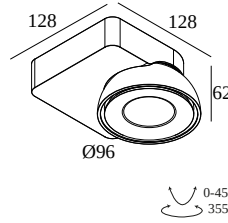

TWEETER M ON 1 92750 DIM8

418 51 811 923 ED8 B-C

AVAILABLE IN
BLACK-CHROMED 418 51 811 923 ED8 B-C
WHITE-WHITE 418 51 811 923 ED8 W-W

 [View on website](#)

General info

LOCATION	indoor
INSTALLATION	Ceiling Surface mounted, Wall Surface mounted
INGRESS PROTECTION	IP20
WEIGHT (KG)	0.8
ADJUSTABILITY	0° to 45° swiveling, 355° rotatable
INFORMATION	REFLECTOR WFL-50° INCL.DIMMABLE LED POWER SUPPLY 500mA-DC

Electrical info

ELECTRICAL	220-240V / 50-60Hz
CLASS	II
POWER SUPPLY	YES
DIM TYPE	mains (phase cut-off)
ENERGY CLASS	D
CERTIFICATES	CB, ENEC, RCM

Lightsource info

LIGHTSOURCE NAME	LED
LIGHTSOURCE	LED array 8,6W / CRI>90 (R9: 60) / 2700K / 1041lm
TM-30 VALUES	rf: 89 / Rg: 100
SDCM	SDCM1
RISKGROUP	RG1
LM80	L90B10 > 50000
BEAMANGLE	50°
LED TECHNICS (LIGHT SOURCE)	1041lm // 8,6W // 121lm/W
LED TECHNICS (LUMINAIRE)	798lm // 9,9W // 81lm/W

Dimtype: WDL = wireless dimmable

Cutout dimension (mm): 40

Notes: