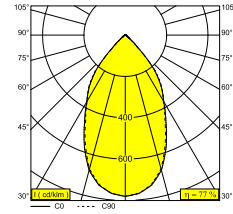

TWEETER M ON 1 92750 DIM8

418 51 811 923 ED8 B-C

AVAILABLE IN
BLACK-CHROMED 418 51 811 923 ED8 B-C
WHITE-WHITE 418 51 811 923 ED8 W-W

 [View on website](#)

General info

LOCATION	indoor
INSTALLATION	Ceiling Surface mounted, Wall Surface mounted
INGRESS PROTECTION	IP20
WEIGHT (KG)	0.8
ADJUSTABILITY	0° to 45° swiveling, 355° rotatable
INFORMATION	REFLECTOR WFL-50° INCL.DIMMABLE LED POWER SUPPLY 500mA-DC

Electrical info

ELECTRICAL	220-240V / 50-60Hz
CLASS	II
POWER SUPPLY	YES
DIM TYPE	mains (phase cut-off)
ENERGY CLASS	D
CERTIFICATES	CB, ENEC, RCM

Lightsource info

LIGHTSOURCE NAME	LED
LIGHTSOURCE	LED array 8,6W / CRI>90 (R9: 60) / 2700K / 1041lm
TM-30 VALUES	rf: 89 / Rg: 100
SDCM	SDCM1
RISKGROUP	RG1
LM80	L90B10 > 50000
BEAMANGLE	50°
LED TECHNICS (LIGHT SOURCE)	1041lm // 8,6W // 121lm/W
LED TECHNICS (LUMINAIRE)	798lm // 9,9W // 81lm/W

Dimtype: WDL = wireless dimmable

Cutout dimension (mm): 40

Notes: