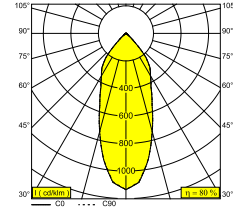

TWEETER M ON 1 93033 DIM8

418 51 811 932 ED8 B-C

AVAILABLE IN

BLACK-CHROMED 418 51 811 932 ED8 B-C

WHITE-WHITE 418 51 811 932 ED8 W-W

 [View on website](#)

General info

LOCATION	indoor
INSTALLATION	Ceiling Surface mounted, Wall Surface mounted
INGRESS PROTECTION	IP20
WEIGHT (KG)	0.8
ADJUSTABILITY	0° to 45° swiveling, 355° rotatable
INFORMATION	REFLECTOR FL-33° INCL.DIMMABLE LED POWER SUPPLY 500mA-DC

Electrical info

ELECTRICAL	220-240V / 50-60Hz
CLASS	II
POWER SUPPLY	YES
DIM TYPE	mains (phase cut-off)
ENERGY CLASS	D
CERTIFICATES	CB, ENEC, RCM

Lightsource info

LIGHTSOURCE NAME	LED
LIGHTSOURCE	LED array 8,6W / CRI>90 (R9: 52) / 3000K / 1089lm
TM-30 VALUES	rf: 90 / Rg: 99
SDCM	SDCM1
RISKGROUP	RG1
LM80	L90B10 > 50000
BEAMANGLE	33°
LED TECHNICS (LIGHT SOURCE)	1089lm // 8,6W // 127lm/W
LED TECHNICS (LUMINAIRE)	867lm // 9,9W // 88lm/W

Dimtype: WDL = wireless dimmable

Cutout dimension (mm): 40

Notes: