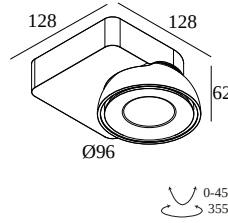

TWEETER M ON 1 93033 DIM8

418 51 811 932 ED8 B-C

AVAILABLE IN

BLACK-CHROMED 418 51 811 932 ED8 B-C

WHITE-WHITE 418 51 811 932 ED8 W-W

 [View on website](#)

General info

LOCATION	indoor
INSTALLATION	Ceiling Surface mounted, Wall Surface mounted
INGRESS PROTECTION	IP20
WEIGHT (KG)	0.8
ADJUSTABILITY	0° to 45° swiveling, 355° rotatable
INFORMATION	REFLECTOR FL-33° INCL.DIMMABLE LED POWER SUPPLY 500mA-DC

Electrical info

ELECTRICAL	220-240V / 50-60Hz
CLASS	II
POWER SUPPLY	YES
DIM TYPE	mains (phase cut-off)
ENERGY CLASS	D
CERTIFICATES	CB, ENEC, RCM

Lightsource info

LIGHTSOURCE NAME	LED
LIGHTSOURCE	LED array 8,6W / CRI>90 (R9: 52) / 3000K / 1089lm
TM-30 VALUES	rf: 90 / Rg: 99
SDCM	SDCM1
RISKGROUP	RG1
LM80	L90B10 > 50000
BEAMANGLE	33°
LED TECHNICS (LIGHT SOURCE)	1089lm // 8,6W // 127lm/W
LED TECHNICS (LUMINAIRE)	867lm // 9,9W // 88lm/W

Dimtype: WDL = wireless dimmable

Cutout dimension (mm): 40

Notes: