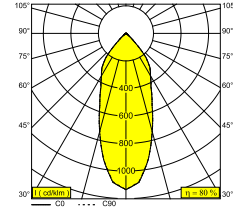

TWEETER M ON 2 92733 DIM8

418 51 812 922 ED8 B-C

AVAILABLE IN

BLACK-CHROMED 418 51 812 922 ED8 B-C

WHITE-WHITE 418 51 812 922 ED8 W-W

 [View on website](#)

General info

LOCATION	indoor
INSTALLATION	Ceiling Surface mounted, Wall Surface mounted
INGRESS PROTECTION	IP20
WEIGHT (KG)	1.3
ADJUSTABILITY	0° to 45° swiveling, 355° rotatable
INFORMATION	2 x REFLECTOR FL-33° INCL.DIMMABLE LED POWER SUPPLY 500mA-DC

Electrical info

ELECTRICAL	220-240V / 50-60Hz
CLASS	II
POWER SUPPLY	YES
DIM TYPE	mains (phase cut-off)
ENERGY CLASS	D
CERTIFICATES	CB, ENEC, RCM

Lightsource info

LIGHTSOURCE NAME	LED
LIGHTSOURCE	2 x (LED array 8,6W / CRI>90 (R9: 60) / 2700K / 1041lm)
TM-30 VALUES	rf: 89 / Rg: 100
SDCM	SDCM1
RISKGROUP	RG1
LM80	L90B10 > 50000
BEAMANGLE	33°
LED TECHNICS (LIGHT SOURCE)	2082lm // 17,2W // 121lm/W
LED TECHNICS (LUMINAIRE)	1658lm // 19,8W // 84lm/W