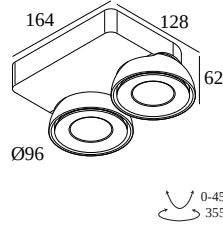

TWEETER M ON 2 92733 DIM8

418 51 812 922 ED8 B-C

AVAILABLE IN

BLACK-CHROMED 418 51 812 922 ED8 B-C

WHITE-WHITE 418 51 812 922 ED8 W-W

 [View on website](#)

General info

LOCATION	indoor
INSTALLATION	Ceiling Surface mounted, Wall Surface mounted
INGRESS PROTECTION	IP20
WEIGHT (KG)	1.3
ADJUSTABILITY	0° to 45° swiveling, 355° rotatable
INFORMATION	2 x REFLECTOR FL-33° INCL.DIMMABLE LED POWER SUPPLY 500mA-DC

300 90 004 ED8 WIRELESS CONTROL DIM8

Dimtype: WDL = wireless dimmable

Cutout dimension (mm): 40

Notes: