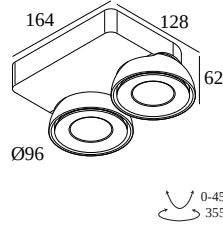

TWEETER M ON 2 93033 DIM8

418 51 812 932 ED8 B-C

AVAILABLE IN

BLACK-CHROMED 418 51 812 932 ED8 B-C

WHITE-WHITE 418 51 812 932 ED8 W-W

[View on website](#)

General info

LOCATION	indoor
INSTALLATION	Ceiling Surface mounted, Wall Surface mounted
INGRESS PROTECTION	IP20
WEIGHT (KG)	1.3
ADJUSTABILITY	0° to 45° swiveling, 355° rotatable
INFORMATION	2 x REFLECTOR FL-33° INCL.DIMMABLE LED POWER SUPPLY 500mA-DC

Electrical info

ELECTRICAL	220-240V / 50-60Hz
CLASS	II
POWER SUPPLY	YES
DIM TYPE	mains (phase cut-off)
ENERGY CLASS	D
CERTIFICATES	CB, ENEC, RCM

Lightsource info

LIGHTSOURCE NAME	LED
LIGHTSOURCE	2 x (LED array 8,6W / CRI>90 (R9: 52) / 3000K / 1089lm)
TM-30 VALUES	rf: 90 / Rg: 99
SDCM	SDCM1
RISKGROUP	RG1
LM80	L90B10 > 50000
BEAMANGLE	33°
LED TECHNICS (LIGHT SOURCE)	2178lm // 17,2W // 127lm/W
LED TECHNICS (LUMINAIRE)	1735lm // 19,8W // 88lm/W

300 90 004 ED8 WIRELESS CONTROL DIM8

Dimtype: WDL = wireless dimmable

Cutout dimension (mm): 40

Notes: