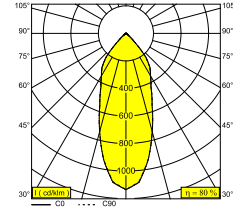

TWEETER M ON 2 93033 DIM8

418 51 812 932 ED8 B-C

AVAILABLE IN

BLACK-CHROMED 418 51 812 932 ED8 B-C

WHITE-WHITE 418 51 812 932 ED8 W-W

[View on website](#)

General info

LOCATION	indoor
INSTALLATION	Ceiling Surface mounted, Wall Surface mounted
INGRESS PROTECTION	IP20
WEIGHT (KG)	1.3
ADJUSTABILITY	0° to 45° swiveling, 355° rotatable
INFORMATION	2 x REFLECTOR FL-33° INCL.DIMMABLE LED POWER SUPPLY 500mA-DC

Electrical info

ELECTRICAL	220-240V / 50-60Hz
CLASS	II
POWER SUPPLY	YES
DIM TYPE	mains (phase cut-off)
ENERGY CLASS	D
CERTIFICATES	CB, ENEC, RCM

Lightsource info

LIGHTSOURCE NAME	LED
LIGHTSOURCE	2 x (LED array 8,6W / CRI>90 (R9: 52) / 3000K / 1089lm)
TM-30 VALUES	rf: 90 / Rg: 99
SDCM	SDCM1
RISKGROUP	RG1
LM80	L90B10 > 50000
BEAMANGLE	33°
LED TECHNICS (LIGHT SOURCE)	2178lm // 17,2W // 127lm/W
LED TECHNICS (LUMINAIRE)	1735lm // 19,8W // 88lm/W