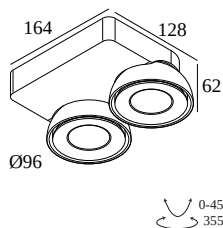

TWEETER M ON 2 93050 DIM8

418 51 812 933 ED8 B-C

AVAILABLE IN

BLACK-CHROMED 418 51 812 933 ED8 B-C

WHITE-WHITE 418 51 812 933 ED8 W-W

[View on website](#)

General info	
LOCATION	indoor
INSTALLATION	Ceiling Surface mounted, Wall Surface mounted
INGRESS PROTECTION	IP20
WEIGHT (KG)	1.3
ADJUSTABILITY	0° to 45° swiveling, 355° rotatable
INFORMATION	2 x REFLECTOR WFL-50° INCL.DIMMABLE LED POWER SUPPLY 500mA-DC
Electrical info	
ELECTRICAL	220-240V / 50-60Hz
CLASS	II
POWER SUPPLY	YES
DIM TYPE	mains (phase cut-off)
ENERGY CLASS	D
CERTIFICATES	CB, ENEC, RCM
Lightsource info	
LIGHTSOURCE NAME	LED
LIGHTSOURCE	2 x (LED array 8,6W / CRI>90 (R9: 52) / 3000K / 1089lm)
TM-30 VALUES	rf: 90 / Rg: 99
SDCM	SDCM1
RISKGROUP	RG1
LM80	L90B10 > 50000
BEAMANGLE	50°
LED TECHNICS (LIGHT SOURCE)	2178lm // 17,2W // 127lm/W
LED TECHNICS (LUMINAIRE)	1669lm // 19,8W // 84lm/W

For detailed installation instructions, please consult the manual : [418_51_812_XXX_HAND.pdf](#)

DELTALIGHT

TWEETER M ON 2 93050 DIM8

418 51 812 933 ED8 B-C

FINISH YOUR SPECIFICATION

Miscellaneous control equipment

300 90 004 ED8 WIRELESS CONTROL DIM8

Dimtype: WDL = wireless dimmable

Cutout dimension (mm): 40

Notes: