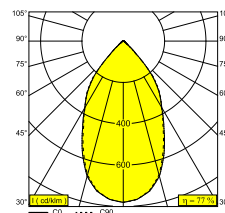

TWEETER M ON 2 93050 DIM8

418 51 812 933 ED8 B-C

AVAILABLE IN

BLACK-CHROMED 418 51 812 933 ED8 B-C

WHITE-WHITE 418 51 812 933 ED8 W-W

[View on website](#)

General info	
LOCATION	indoor
INSTALLATION	Ceiling Surface mounted, Wall Surface mounted
INGRESS PROTECTION	IP20
WEIGHT (KG)	1.3
ADJUSTABILITY	0° to 45° swiveling, 355° rotatable
INFORMATION	2 x REFLECTOR WFL-50° INCL.DIMMABLE LED POWER SUPPLY 500mA-DC
Electrical info	
ELECTRICAL	220-240V / 50-60Hz
CLASS	II
POWER SUPPLY	YES
DIM TYPE	mains (phase cut-off)
ENERGY CLASS	D
CERTIFICATES	CB, ENEC, RCM
Lightsource info	
LIGHTSOURCE NAME	LED
LIGHTSOURCE	2 x (LED array 8,6W / CRI>90 (R9: 52) / 3000K / 1089lm)
TM-30 VALUES	rf: 90 / Rg: 99
SDCM	SDCM1
RISKGROUP	RG1
LM80	L90B10 > 50000
BEAMANGLE	50°
LED TECHNICS (LIGHT SOURCE)	2178lm // 17,2W // 127lm/W
LED TECHNICS (LUMINAIRE)	1669lm // 19,8W // 84lm/W

300 90 004 ED8 WIRELESS CONTROL DIM8

Dimtype: WDL = wireless dimmable

Cutout dimension (mm): 40

Notes: