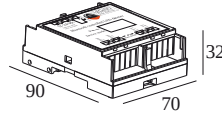

WIRELESS CONTROL 2 CHANNEL TUNABLE WHITE

300 90 006

 [View on website](#)

General info

LOCATION	indoor
INGRESS PROTECTION	IP20
WEIGHT (KG)	0.1
INFORMATION	WIRELESS TUNABLE WHITE LED STRIP / LED FLEX DIMMER INPUT : 12 - 24 V-DC OUTPUT : 2 x 4A / 96W (24V-DC) DIN RAIL MOUNTING

Electrical info

CLASS	III
DIM TYPE	WDL = wireless dimmable

Remarks

[Click here for more information concerning Wireless Control by CTRL DELTA](#)

For detailed installation instructions, please consult the manual : [300_90_006_HAND.pdf](#)