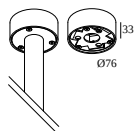

FINISH YOUR SPECIFICATION

Miscellaneous control equipment

300 90 016 ED1 WIRELESS CONTROL 5A DIM1

Dimtype: WDL = wireless dimmable

Cutout dimension (mm): 86

Coversets

204 00 90 ANO COVERSET R 90 ANO

204 00 90 B COVERSET R 90 B

204 00 90 W COVERSET R 90 W

204 00 100 ANO COVERSET R 100 ANO

204 00 100 B COVERSET R 100 B

204 00 100 W COVERSET R 100 W

Other

422 99 01 B XY180 CONNECTION BOX B

Notes:

DELTALIGHT

XY180 S121 DIM1

422 112 93 ED1 B