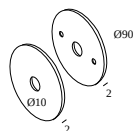

FINISH YOUR SPECIFICATION

Miscellaneous control equipment

300 90 016 ED1 WIRELESS CONTROL 5A DIM1

Dimtype: WDL = wireless dimmable

Cutout dimension (mm): 86

Coversets

204 00 90 ANO COVERSET R 90 ANO

204 00 90 B COVERSET R 90 B

204 00 90 W COVERSET R 90 W

204 00 100 ANO COVERSET R 100 ANO

204 00 100 B COVERSET R 100 B

204 00 100 W COVERSET R 100 W

Other

422 99 01 B XY180 CONNECTION BOX B

Notes:

DELTALIGHT