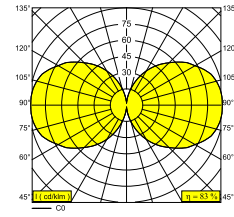

DELTALIGHT

XY180 S121 DIM1

422 112 93 ED1 B

AVAILABLE IN
BLACK 422 112 93 ED1 B

 [View on website](#)

General info

LOCATION	indoor
INSTALLATION	Ceiling Surface mounted
INGRESS PROTECTION	IP20
WEIGHT (KG)	1.1
ADJUSTABILITY	0° to 180° swiveling, 360° rotatable
INFORMATION	INCL.DIMMABLE LED POWER SUPPLY 350mA-DC