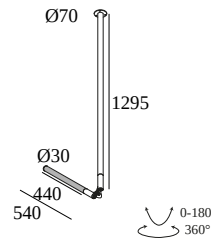

DELTALIGHT

XY180 S121 DIM1

422 112 93 ED1 B

AVAILABLE IN
BLACK 422 112 93 ED1 B

 [View on website](#)

General info

LOCATION	indoor
INSTALLATION	Ceiling Surface mounted
INGRESS PROTECTION	IP20
WEIGHT (KG)	1.1
ADJUSTABILITY	0° to 180° swiveling, 360° rotatable
INFORMATION	INCL.DIMMABLE LED POWER SUPPLY 350mA-DC

FINISH YOUR SPECIFICATION

Miscellaneous control equipment

300 90 016 ED1 WIRELESS CONTROL 5A DIM1

Dimtype: WDL = wireless dimmable

Cutout dimension (mm): 86

Coversets

204 00 90 ANO COVERSET R 90 ANO

204 00 90 B COVERSET R 90 B

XY180 S121 DIM1

422 112 93 ED1 B