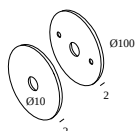

FINISH YOUR SPECIFICATION

Miscellaneous control equipment

300 90 016 ED1 WIRELESS CONTROL 5A DIM1

Dimtype: WDL = wireless dimmable

Cutout dimension (mm): 86

Coversets

204 00 90 ANO COVERSET R 90 ANO

204 00 90 B COVERSET R 90 B

204 00 90 W COVERSET R 90 W

204 00 100 ANO COVERSET R 100 ANO

204 00 100 B COVERSET R 100 B

204 00 100 W COVERSET R 100 W

Other

422 99 01 B XY180 CONNECTION BOX B

Notes:

DELTALIGHT