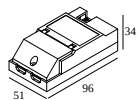

Remarks

[Look at the XY180 brochure](#)

Options

XY180 CONNECTION BOX
COVERSET R 90-100

For detailed installation instructions, please consult the manual : [422_112_XX_ED1_HAND.pdf](#)

XY180 S121 DIM1

422 112 93 ED1 B

FINISH YOUR SPECIFICATION

Miscellaneous control equipment

300 90 016 ED1 WIRELESS CONTROL 5A DIM1

Dimtype: WDL = wireless dimmable

Cutout dimension (mm): 86

Coversets

204 00 90 ANO COVERSET R 90 ANO

204 00 90 B COVERSET R 90 B