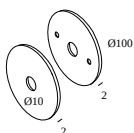

FINISH YOUR SPECIFICATION

Miscellaneous control equipment

300 90 004 ED5 WIRELESS CONTROL DIM5

Dimtype: WDL = wireless dimmable

Cutout dimension (mm): 45

Coversets

204 00 90 ANO COVERSET R 90 ANO

204 00 90 B COVERSET R 90 B

204 00 90 W COVERSET R 90 W

204 00 100 ANO COVERSET R 100 ANO

204 00 100 B COVERSET R 100 B

204 00 100 W COVERSET R 100 W

Other

422 99 01 B XY180 CONNECTION BOX B

Notes:

DELTALIGHT