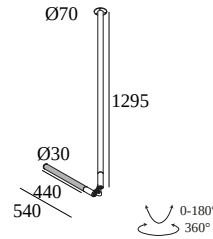

DELTALIGHT

XY180 S121 DIM5

422 112 93 ED5 B

AVAILABLE IN
BLACK 422 112 93 ED5 B

 [View on website](#)

General info

LOCATION	indoor
INSTALLATION	Ceiling Surface mounted
INGRESS PROTECTION	IP20
WEIGHT (KG)	1.1
ADJUSTABILITY	0° to 180° swiveling, 360° rotatable
INFORMATION	INCL.DIMMABLE LED POWER SUPPLY 350mA-DC

FINISH YOUR SPECIFICATION

Miscellaneous control equipment

300 90 004 ED5 WIRELESS CONTROL DIM5

Dimtype: WDL = wireless dimmable

Cutout dimension (mm): 45

Coversets

204 00 90 ANO COVERSET R 90 ANO

204 00 90 B COVERSET R 90 B