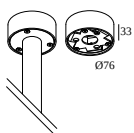

FINISH YOUR SPECIFICATION

Miscellaneous control equipment

300 90 004 ED5 WIRELESS CONTROL DIM5

Dimtype: WDL = wireless dimmable

Cutout dimension (mm): 45

Coversets

204 00 90 ANO COVERSET R 90 ANO

204 00 90 B COVERSET R 90 B

204 00 90 W COVERSET R 90 W

204 00 100 ANO COVERSET R 100 ANO

204 00 100 B COVERSET R 100 B

204 00 100 W COVERSET R 100 W

Other

422 99 01 B XY180 CONNECTION BOX B

Notes:

DELTALIGHT

XY180 S121 DIM5

422 112 93 ED5 B