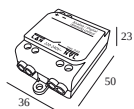

Remarks

[Look at the XY180 brochure](#)

Options

XY180 CONNECTION BOX
COVERSET R 90-100

For detailed installation instructions, please consult the manual : [422_112_XX_ED5_HAND.pdf](#)

XY180 S121 DIM5

422 112 93 ED5 B

FINISH YOUR SPECIFICATION

Miscellaneous control equipment

300 90 004 ED5 WIRELESS CONTROL DIM5

Dimtype: WDL = wireless dimmable

Cutout dimension (mm): 45

Coversets

204 00 90 ANO COVERSET R 90 ANO

204 00 90 B COVERSET R 90 B