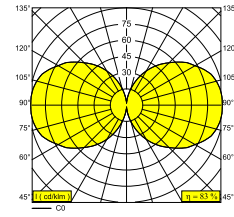

DELTALIGHT

XY180 S121 DIM5

422 112 93 ED5 B

AVAILABLE IN
BLACK 422 112 93 ED5 B

 [View on website](#)

General info

LOCATION	indoor
INSTALLATION	Ceiling Surface mounted
INGRESS PROTECTION	IP20
WEIGHT (KG)	1.1
ADJUSTABILITY	0° to 180° swiveling, 360° rotatable
INFORMATION	INCL.DIMMABLE LED POWER SUPPLY 350mA-DC