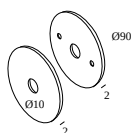

FINISH YOUR SPECIFICATION

Miscellaneous control equipment

300 90 004 ED5 WIRELESS CONTROL DIM5

Dimtype: WDL = wireless dimmable

Cutout dimension (mm): 45

Coversets

204 00 90 ANO COVERSET R 90 ANO

204 00 90 B COVERSET R 90 B

204 00 90 W COVERSET R 90 W

204 00 100 ANO COVERSET R 100 ANO

204 00 100 B COVERSET R 100 B

204 00 100 W COVERSET R 100 W

Other

422 99 01 B XY180 CONNECTION BOX B

Notes:

DELTALIGHT