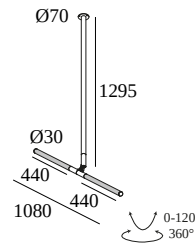

## XY180 S122 DIM1

422 122 93 ED1 B

AVAILABLE IN  
**BLACK** 422 122 93 ED1 B

 [View on website](#)

### General info

<b>LOCATION</b>	indoor
<b>INSTALLATION</b>	Ceiling Surface mounted
<b>INGRESS PROTECTION</b>	IP20
<b>WEIGHT (KG)</b>	1.5
<b>ADJUSTABILITY</b>	0° to 120° swiveling, 360° rotatable
<b>INFORMATION</b>	INCL.DIMMABLE LED POWER SUPPLY 350mA-DC

#### Miscellaneous control equipment

---

**300 90 016 ED1** WIRELESS CONTROL 5A DIM1

Dimtype: WDL = wireless dimmable

Cutout dimension (mm): 86