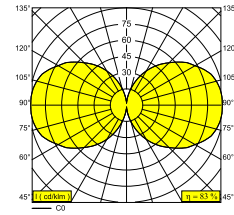

## XY180 S122 DIM1

422 122 93 ED1 B

AVAILABLE IN  
**BLACK** 422 122 93 ED1 B

 [View on website](#)

### General info

<b>LOCATION</b>	indoor
<b>INSTALLATION</b>	Ceiling Surface mounted
<b>INGRESS PROTECTION</b>	IP20
<b>WEIGHT (KG)</b>	1.5
<b>ADJUSTABILITY</b>	0° to 120° swiveling, 360° rotatable
<b>INFORMATION</b>	INCL.DIMMABLE LED POWER SUPPLY 350mA-DC