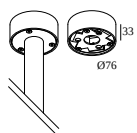

Other

---

422 99 01 B XY180 CONNECTION BOX B

☐

Notes: