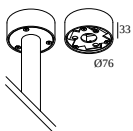

FINISH YOUR SPECIFICATION

Miscellaneous control equipment

300 90 004 ED5 WIRELESS CONTROL DIM5

Dimtype: WDL = wireless dimmable

Cutout dimension (mm): 45

Coversets

204 00 90 ANO COVERSET R 90 ANO

204 00 90 B COVERSET R 90 B

204 00 90 W COVERSET R 90 W

204 00 100 ANO COVERSET R 100 ANO

204 00 100 B COVERSET R 100 B

204 00 100 W COVERSET R 100 W

Other

422 99 01 B XY180 CONNECTION BOX B

Notes:

DELTALIGHT