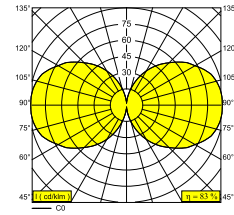

DELTALIGHT

XY180 S122 DIM5

422 122 93 ED5 B

AVAILABLE IN
BLACK 422 122 93 ED5 B

 [View on website](#)

General info

LOCATION	indoor
INSTALLATION	Ceiling Surface mounted
INGRESS PROTECTION	IP20
WEIGHT (KG)	1.5
ADJUSTABILITY	0° to 120° swiveling, 360° rotatable
INFORMATION	INCL.DIMMABLE LED POWER SUPPLY 350mA-DC