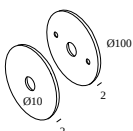

FINISH YOUR SPECIFICATION

Miscellaneous control equipment

300 90 004 ED5 WIRELESS CONTROL DIM5

Dimtype: WDL = wireless dimmable

Cutout dimension (mm): 45

Coversets

204 00 90 ANO COVERSET R 90 ANO

204 00 90 B COVERSET R 90 B

204 00 90 W COVERSET R 90 W

204 00 100 ANO COVERSET R 100 ANO

204 00 100 B COVERSET R 100 B

204 00 100 W COVERSET R 100 W

Other

422 99 01 B XY180 CONNECTION BOX B

Notes:

DELTALIGHT