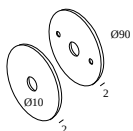

FINISH YOUR SPECIFICATION

Miscellaneous control equipment

300 90 004 ED5 WIRELESS CONTROL DIM5

Dimtype: WDL = wireless dimmable

Cutout dimension (mm): 45

Coversets

204 00 90 ANO COVERSET R 90 ANO

204 00 90 B COVERSET R 90 B

204 00 90 W COVERSET R 90 W

204 00 100 ANO COVERSET R 100 ANO

204 00 100 B COVERSET R 100 B

204 00 100 W COVERSET R 100 W

Other

422 99 01 B XY180 CONNECTION BOX B

Notes:

DELTALIGHT