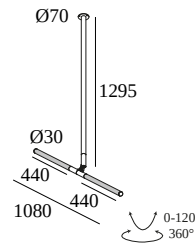

DELTALIGHT

XY180 S122 DIM5

422 122 93 ED5 B

AVAILABLE IN
BLACK 422 122 93 ED5 B

 [View on website](#)

General info

LOCATION	indoor
INSTALLATION	Ceiling Surface mounted
INGRESS PROTECTION	IP20
WEIGHT (KG)	1.5
ADJUSTABILITY	0° to 120° swiveling, 360° rotatable
INFORMATION	INCL.DIMMABLE LED POWER SUPPLY 350mA-DC

FINISH YOUR SPECIFICATION

Miscellaneous control equipment

300 90 004 ED5 WIRELESS CONTROL DIM5

Dimtype: WDL = wireless dimmable

Cutout dimension (mm): 45

Coversets

204 00 90 ANO COVERSET R 90 ANO

204 00 90 B COVERSET R 90 B