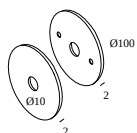

#### Miscellaneous control equipment

---

**300 90 016 ED1** WIRELESS CONTROL 5A DIM1

Dimtype: WDL = wireless dimmable

Cutout dimension (mm): 86

#### Coversets

---

**204 00 90 ANO** COVERSET R 90 ANO

**204 00 90 B** COVERSET R 90 B

**204 00 90 W** COVERSET R 90 W

**204 00 100 ANO** COVERSET R 100 ANO

**204 00 100 B** COVERSET R 100 B

**204 00 100 W** COVERSET R 100 W