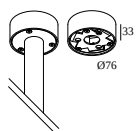

Other

---

422 99 01 B XY180 CONNECTION BOX B

☐

Notes: