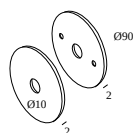

#### Miscellaneous control equipment

---

**300 90 016 ED1** WIRELESS CONTROL 5A DIM1

Dimtype: WDL = wireless dimmable

Cutout dimension (mm): 86

#### Coversets

---

**204 00 90 ANO** COVERSET R 90 ANO

**204 00 90 B** COVERSET R 90 B

**204 00 90 W** COVERSET R 90 W

**204 00 100 ANO** COVERSET R 100 ANO

**204 00 100 B** COVERSET R 100 B

**204 00 100 W** COVERSET R 100 W