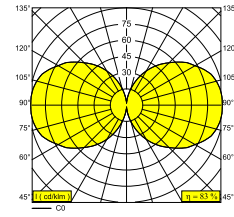

## XY180 S81 DIM1

422 111 93 ED1 B

AVAILABLE IN  
**BLACK** 422 111 93 ED1 B

 [View on website](#)

### General info

<b>LOCATION</b>	indoor
<b>INSTALLATION</b>	Ceiling Surface mounted
<b>INGRESS PROTECTION</b>	IP20
<b>WEIGHT (KG)</b>	0.9
<b>ADJUSTABILITY</b>	0° to 180° swiveling, 360° rotatable
<b>INFORMATION</b>	INCL.DIMMABLE LED POWER SUPPLY 350mA-DC