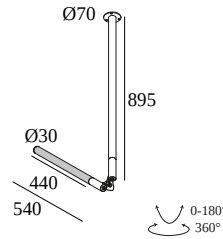

## XY180 S81 DIM1

422 111 93 ED1 B

AVAILABLE IN  
**BLACK** 422 111 93 ED1 B

 [View on website](#)

### General info

<b>LOCATION</b>	indoor
<b>INSTALLATION</b>	Ceiling Surface mounted
<b>INGRESS PROTECTION</b>	IP20
<b>WEIGHT (KG)</b>	0.9
<b>ADJUSTABILITY</b>	0° to 180° swiveling, 360° rotatable
<b>INFORMATION</b>	INCL.DIMMABLE LED POWER SUPPLY 350mA-DC

#### Miscellaneous control equipment

---

**300 90 016 ED1** WIRELESS CONTROL 5A DIM1

Dimtype: WDL = wireless dimmable

Cutout dimension (mm): 86