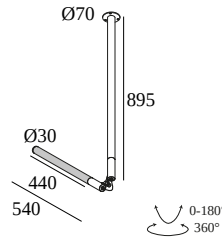

## XY180 S81 DIM5

422 111 93 ED5 B

AVAILABLE IN  
**BLACK** 422 111 93 ED5 B

 [View on website](#)

### General info

<b>LOCATION</b>	indoor
<b>INSTALLATION</b>	Ceiling Surface mounted
<b>INGRESS PROTECTION</b>	IP20
<b>WEIGHT (KG)</b>	0.9
<b>ADJUSTABILITY</b>	0° to 180° swiveling, 360° rotatable
<b>INFORMATION</b>	INCL.DIMMABLE LED POWER SUPPLY 350mA-DC

#### Miscellaneous control equipment

---

**300 90 004 ED5** WIRELESS CONTROL DIM5

Dimtype: WDL = wireless dimmable

Cutout dimension (mm): 45