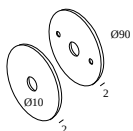

#### Miscellaneous control equipment

---

**300 90 004 ED5** WIRELESS CONTROL DIM5

Dimtype: WDL = wireless dimmable

Cutout dimension (mm): 45

#### Coversets

---

**204 00 90 ANO** COVERSET R 90 ANO

**204 00 90 B** COVERSET R 90 B

**204 00 90 W** COVERSET R 90 W

**204 00 100 ANO** COVERSET R 100 ANO

**204 00 100 B** COVERSET R 100 B

**204 00 100 W** COVERSET R 100 W