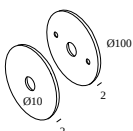

#### Miscellaneous control equipment

---

**300 90 004 ED5** WIRELESS CONTROL DIM5

Dimtype: WDL = wireless dimmable

Cutout dimension (mm): 45

#### Coversets

---

**204 00 90 ANO** COVERSET R 90 ANO

**204 00 90 B** COVERSET R 90 B

**204 00 90 W** COVERSET R 90 W

**204 00 100 ANO** COVERSET R 100 ANO

**204 00 100 B** COVERSET R 100 B

**204 00 100 W** COVERSET R 100 W