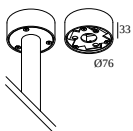

Other

---

422 99 01 B XY180 CONNECTION BOX B

☐

Notes: