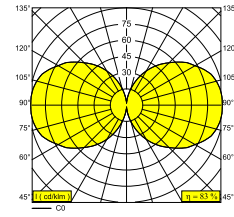

[View on website](#)

General info

LOCATION	indoor
INSTALLATION	Ceiling Surface mounted
INGRESS PROTECTION	IP20
WEIGHT (KG)	0.9
ADJUSTABILITY	0° to 180° swiveling, 360° rotatable
INFORMATION	INCL.DIMMABLE LED POWER SUPPLY 350mA-DC

Electrical info

ELECTRICAL	220-240V / 0|50-60Hz
CLASS	I
POWER SUPPLY	YES
DIM TYPE	DALI
ENERGY CLASS	E

Lightsource info

LIGHTSOURCE NAME	LED
LIGHTSOURCE	LED flex 8,9W / CRI>90 / 3000K / 1050lm
LED TECHNICS (LIGHT SOURCE)	1050lm // 8,9W // 118lm/W
LED TECHNICS (LUMINAIRE)	874lm // 10,2W // 85lm/W

Remarks

[Look at the XY180 brochure](#)

Options

XY180 CONNECTION BOX
COVERSET R 90-100

For detailed installation instructions, please consult the manual : [422_111_XX_ED5_HAND.pdf](#)