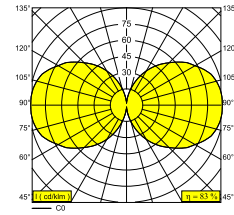

[View on website](#)

General info

LOCATION	indoor
INSTALLATION	Ceiling Surface mounted
INGRESS PROTECTION	IP20
WEIGHT (KG)	1.3
ADJUSTABILITY	0° to 120° swiveling, 360° rotatable
INFORMATION	INCL.LED POWER SUPPLY 350mA-DC

Electrical info

ELECTRICAL	220-240V / 0|50-60Hz
CLASS	I
POWER SUPPLY	YES
DIM TYPE	non-dimmable
ENERGY CLASS	E

Lightsource info

LIGHTSOURCE NAME	LED
LIGHTSOURCE	2 x (LED flex 8,9W / CRI>90 / 3000K / 1050lm)
LED TECHNICS (LIGHT SOURCE)	2100lm // 17,8W // 118lm/W
LED TECHNICS (LUMINAIRE)	1748lm // 20,5W // 85lm/W

Remarks

[Look at the XY180 brochure](#)

Options

XY180 CONNECTION BOX
COVERSET R 90-100

For detailed installation instructions, please consult the manual : [422_121_XX_HAND.pdf](#)