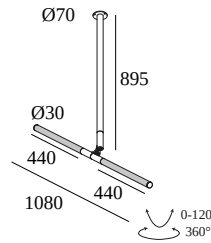

[View on website](#)

General info

LOCATION	indoor
INSTALLATION	Ceiling Surface mounted
INGRESS PROTECTION	IP20
WEIGHT (KG)	1.3
ADJUSTABILITY	0° to 120° swiveling, 360° rotatable
INFORMATION	INCL.LED POWER SUPPLY 350mA-DC

Electrical info

ELECTRICAL	220-240V / 0|50-60Hz
CLASS	I
POWER SUPPLY	YES
DIM TYPE	non-dimmable
ENERGY CLASS	E

Lightsource info

LIGHTSOURCE NAME	LED
LIGHTSOURCE	2 x (LED flex 8,9W / CRI>90 / 3000K / 1050lm)
LED TECHNICS (LIGHT SOURCE)	2100lm // 17,8W // 118lm/W
LED TECHNICS (LUMINAIRE)	1748lm // 20,5W // 85lm/W

Remarks

[Look at the XY180 brochure](#)

Options

XY180 CONNECTION BOX
COVERSET R 90-100

For detailed installation instructions, please consult the manual : [422_121_XX_HAND.pdf](#)