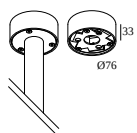

FINISH YOUR SPECIFICATION

Miscellaneous control equipment

300 90 016 ED1 WIRELESS CONTROL 5A DIM1

Dimtype: WDL = wireless dimmable

Cutout dimension (mm): 86

Coversets

204 00 90 ANO COVERSET R 90 ANO

204 00 90 B COVERSET R 90 B

204 00 90 W COVERSET R 90 W

204 00 100 ANO COVERSET R 100 ANO

204 00 100 B COVERSET R 100 B

204 00 100 W COVERSET R 100 W

Other

422 99 01 B XY180 CONNECTION BOX B

Notes:

DELTALIGHT

XY180 S82 DIM1

422 121 93 ED1 B