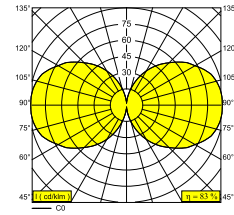

XY180 S82 DIM1

422 121 93 ED1 B

AVAILABLE IN
BLACK 422 121 93 ED1 B

 [View on website](#)

General info

LOCATION	indoor
INSTALLATION	Ceiling Surface mounted
INGRESS PROTECTION	IP20
WEIGHT (KG)	1.3
ADJUSTABILITY	0° to 120° swiveling, 360° rotatable
INFORMATION	INCL.DIMMABLE LED POWER SUPPLY 350mA-DC