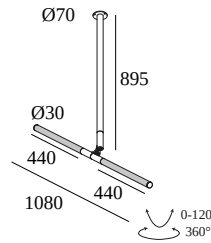

XY180 S82 DIM1

422 121 93 ED1 B

AVAILABLE IN
BLACK 422 121 93 ED1 B

 [View on website](#)

General info

LOCATION	indoor
INSTALLATION	Ceiling Surface mounted
INGRESS PROTECTION	IP20
WEIGHT (KG)	1.3
ADJUSTABILITY	0° to 120° swiveling, 360° rotatable
INFORMATION	INCL.DIMMABLE LED POWER SUPPLY 350mA-DC

FINISH YOUR SPECIFICATION

Miscellaneous control equipment

300 90 016 ED1 WIRELESS CONTROL 5A DIM1

Dimtype: WDL = wireless dimmable

Cutout dimension (mm): 86

Coversets

204 00 90 ANO COVERSET R 90 ANO

204 00 90 B COVERSET R 90 B