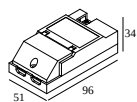

Remarks

[Look at the XY180 brochure](#)

Options

XY180 CONNECTION BOX
COVERSET R 90-100

For detailed installation instructions, please consult the manual : [422_121_XX_ED1_HAND.pdf](#)

XY180 S82 DIM1

422 121 93 ED1 B

FINISH YOUR SPECIFICATION

Miscellaneous control equipment

300 90 016 ED1 WIRELESS CONTROL 5A DIM1

Dimtype: WDL = wireless dimmable

Cutout dimension (mm): 86

Coversets

204 00 90 ANO COVERSET R 90 ANO

204 00 90 B COVERSET R 90 B