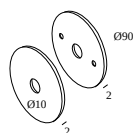

FINISH YOUR SPECIFICATION

Miscellaneous control equipment

300 90 016 ED1 WIRELESS CONTROL 5A DIM1

Dimtype: WDL = wireless dimmable

Cutout dimension (mm): 86

Coversets

204 00 90 ANO COVERSET R 90 ANO

204 00 90 B COVERSET R 90 B

204 00 90 W COVERSET R 90 W

204 00 100 ANO COVERSET R 100 ANO

204 00 100 B COVERSET R 100 B

204 00 100 W COVERSET R 100 W

Other

422 99 01 B XY180 CONNECTION BOX B

Notes:

DELTALIGHT