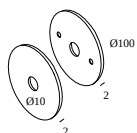

FINISH YOUR SPECIFICATION

Miscellaneous control equipment

300 90 016 ED1 WIRELESS CONTROL 5A DIM1

Dimtype: WDL = wireless dimmable

Cutout dimension (mm): 86

Coversets

204 00 90 ANO COVERSET R 90 ANO

204 00 90 B COVERSET R 90 B

204 00 90 W COVERSET R 90 W

204 00 100 ANO COVERSET R 100 ANO

204 00 100 B COVERSET R 100 B

204 00 100 W COVERSET R 100 W

Other

422 99 01 B XY180 CONNECTION BOX B

Notes:

DELTALIGHT