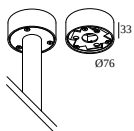

FINISH YOUR SPECIFICATION

Miscellaneous control equipment

300 90 004 ED5 WIRELESS CONTROL DIM5

Dimtype: WDL = wireless dimmable

Cutout dimension (mm): 45

Coversets

204 00 90 ANO COVERSET R 90 ANO

204 00 90 B COVERSET R 90 B

204 00 90 W COVERSET R 90 W

204 00 100 ANO COVERSET R 100 ANO

204 00 100 B COVERSET R 100 B

204 00 100 W COVERSET R 100 W

Other

422 99 01 B XY180 CONNECTION BOX B

Notes:

DELTALIGHT