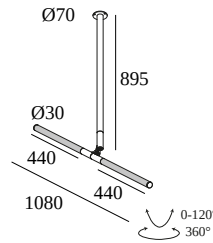

XY180 S82 DIM5

422 121 93 ED5 B

AVAILABLE IN
BLACK 422 121 93 ED5 B

 [View on website](#)

General info

LOCATION	indoor
INSTALLATION	Ceiling Surface mounted
INGRESS PROTECTION	IP20
WEIGHT (KG)	1.3
ADJUSTABILITY	0° to 120° swiveling, 360° rotatable
INFORMATION	INCL.DIMMABLE LED POWER SUPPLY 350mA-DC

FINISH YOUR SPECIFICATION

Miscellaneous control equipment

300 90 004 ED5 WIRELESS CONTROL DIM5

Dimtype: WDL = wireless dimmable

Cutout dimension (mm): 45

Coversets

204 00 90 ANO COVERSET R 90 ANO

204 00 90 B COVERSET R 90 B