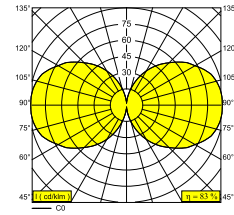

XY180 S82 DIM5

422 121 93 ED5 B

AVAILABLE IN
BLACK 422 121 93 ED5 B

 [View on website](#)

General info

LOCATION	indoor
INSTALLATION	Ceiling Surface mounted
INGRESS PROTECTION	IP20
WEIGHT (KG)	1.3
ADJUSTABILITY	0° to 120° swiveling, 360° rotatable
INFORMATION	INCL.DIMMABLE LED POWER SUPPLY 350mA-DC